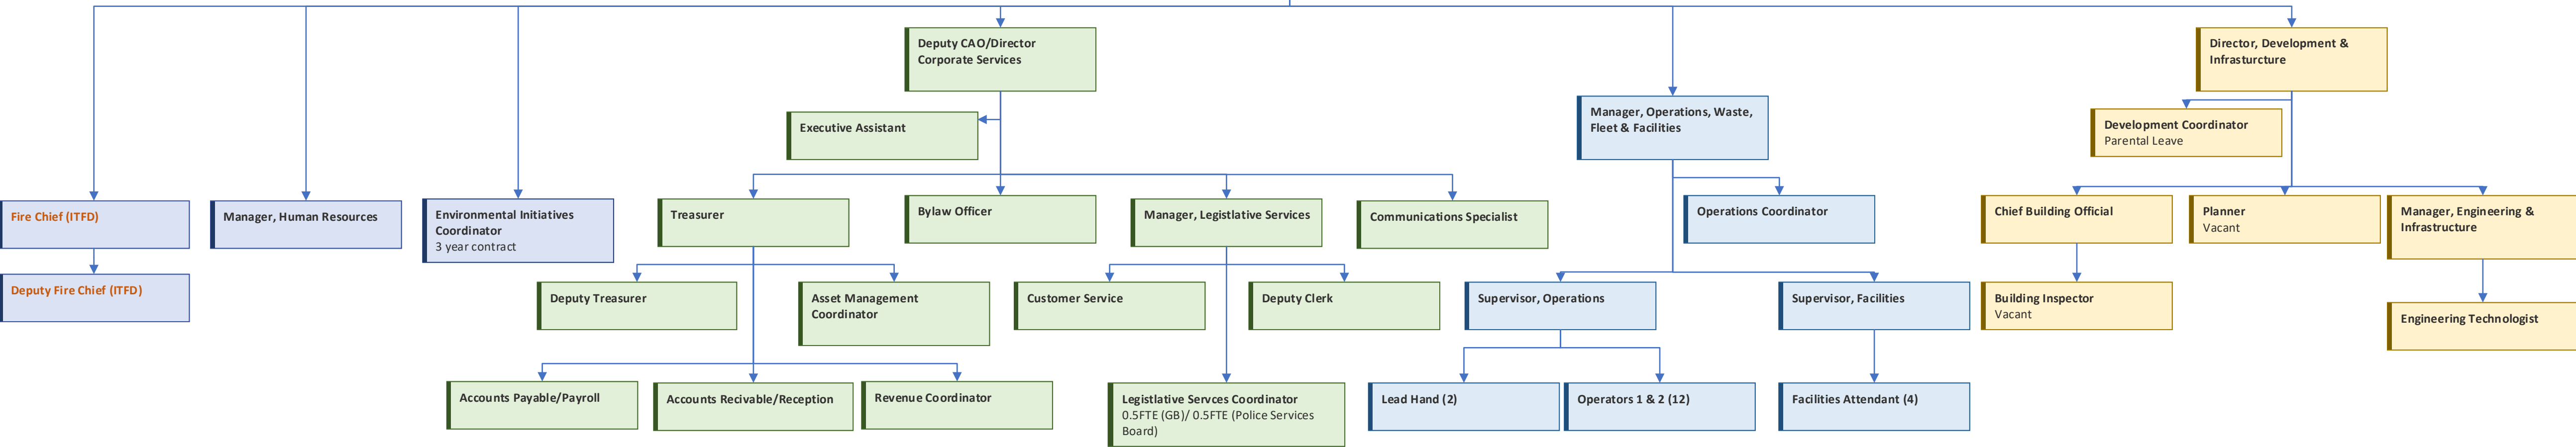

Mayor & Council

Chief Administrative Officer

Office of the CAO:
5FTE

Corporate Services:
13.5 FTE

Community &
Environmental Services: 22 FTE

Development & Infrastructure
Services: 7 FTE