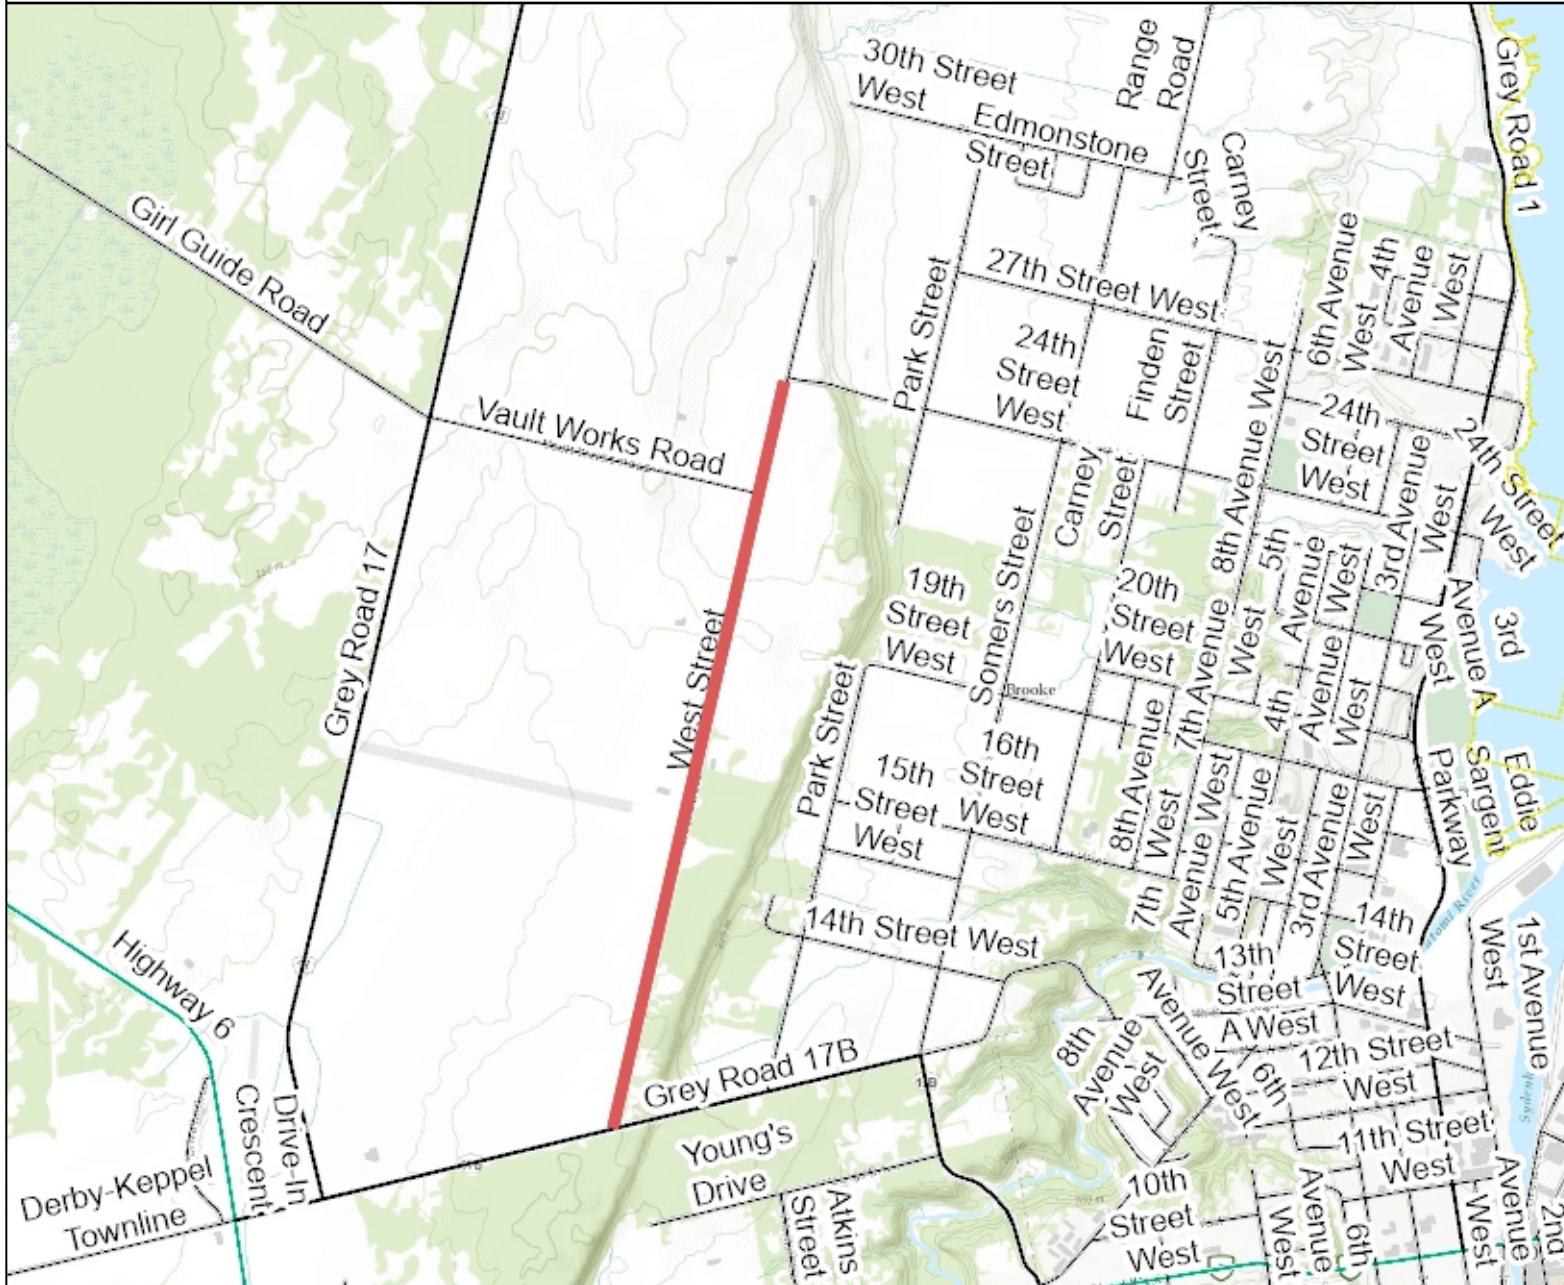

Legend

- Grey County Boundary
- Large Scale Roads**
- Provincial Highway
- County Road
- Township Road
- Seasonal Road

Notes

1.13 0 0.57 1.13 Kilometers

This map is a user generated static output from an Internet mapping site and is for reference only. Data layers that appear on this map may or may not be accurate, current, or otherwise reliable.