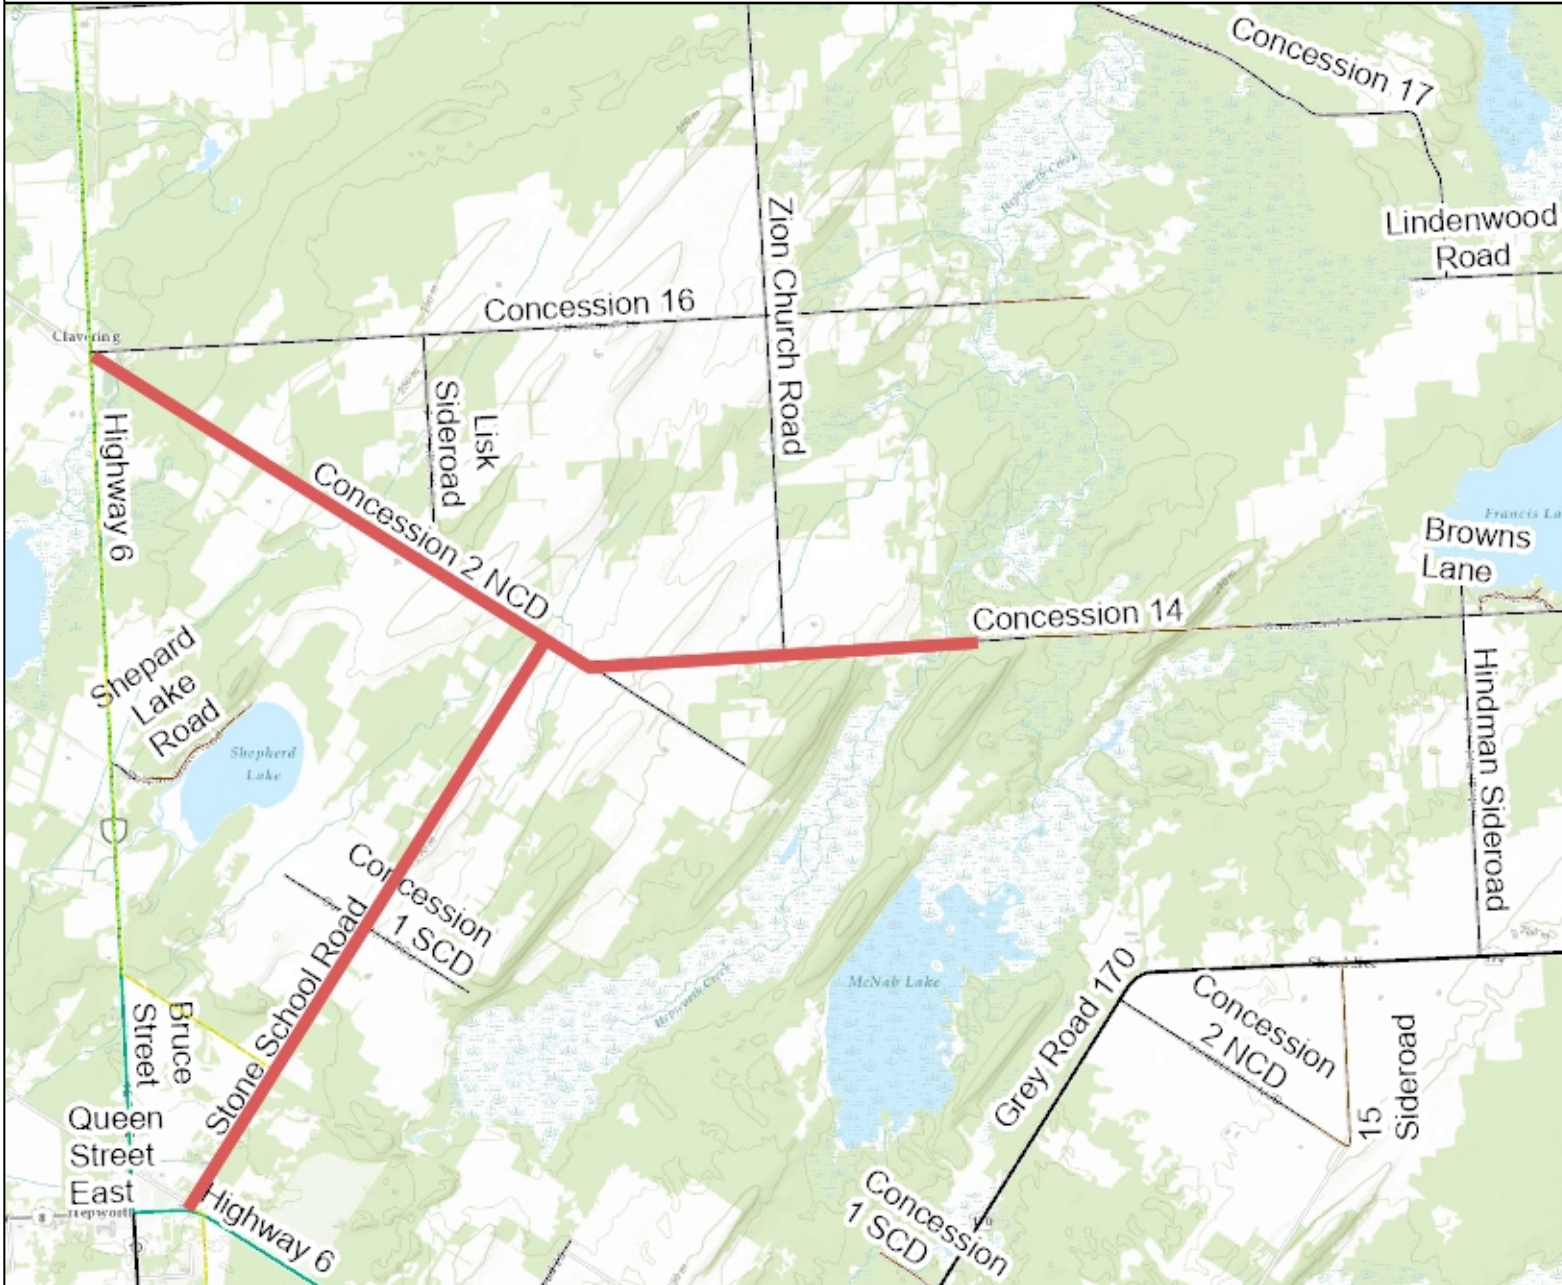

Legend

-  Grey County Boundary
- Large Scale Roads**
-  Provincial Highway
-  County Road
-  Township Road
-  Seasonal Road

2.26 0 1.13 2.26 Kilometers

WGS_1984_Web_Mercator_Auxiliary_Sphere
© County of Grey

This map is a user generated static output from an Internet mapping site and is for reference only.
Data layers that appear on this map may or may not be accurate, current, or otherwise reliable.

Printed: September 5, 2024

THIS MAP IS NOT TO BE USED FOR NAVIGATION

Notes